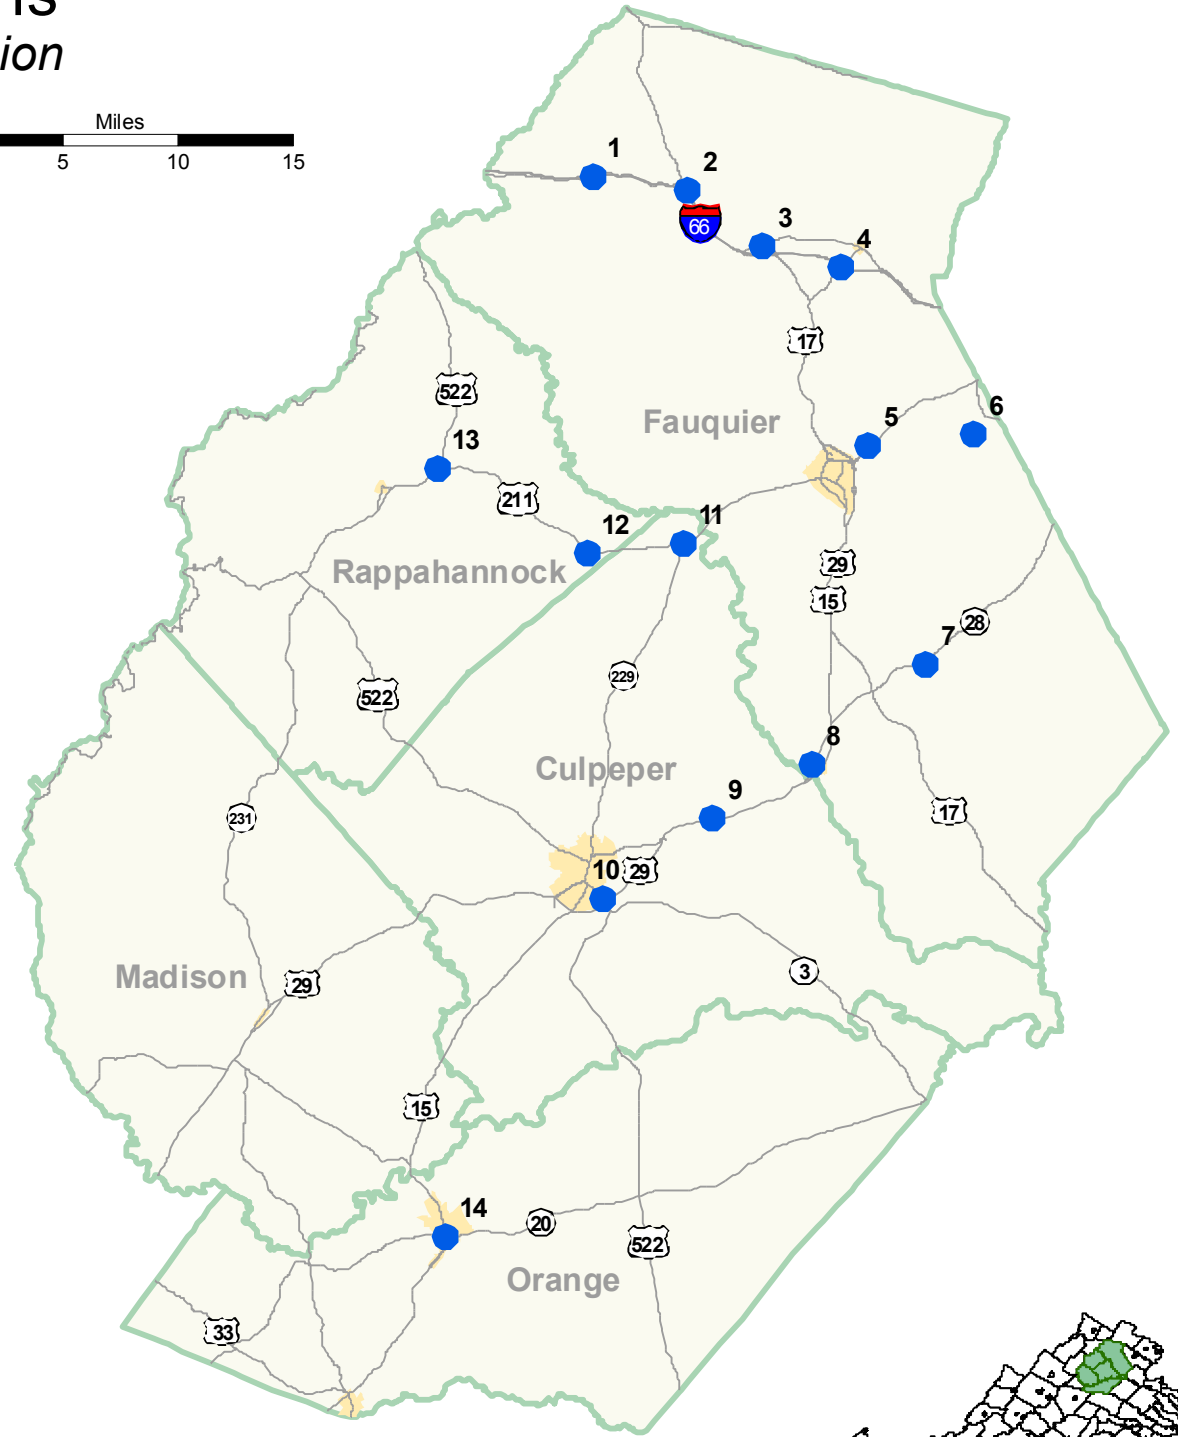

Park and Ride Lot Locations in the Rappahannock-Rapidan Region

Park and Ride Lots

- 1 Markham
- 2 Delaplane
- 3 Marshall
- 4 The Plains
- 5 Warrenton
- 6 Vint Hill
- 7 Midland
- 8 Remington
- 9 Brandy Station
- 10 Rabbit Run
- 11 Clevengers Corner
- 12 Amissville
- 13 Massies Corner
- 14 Town of Orange

Visit www.rrcommute.org or call
RRRC Commuter Services at (540) 829-7451
for more information on commuting in the
Rappahannock-Rapidan region

!"

\$!") * (# \$ % & '\$ (

+ , & '# %

+

' 12 /'0 12 & \$!"

' /7 8 ! (4! 5 6 * 7 8 + '02