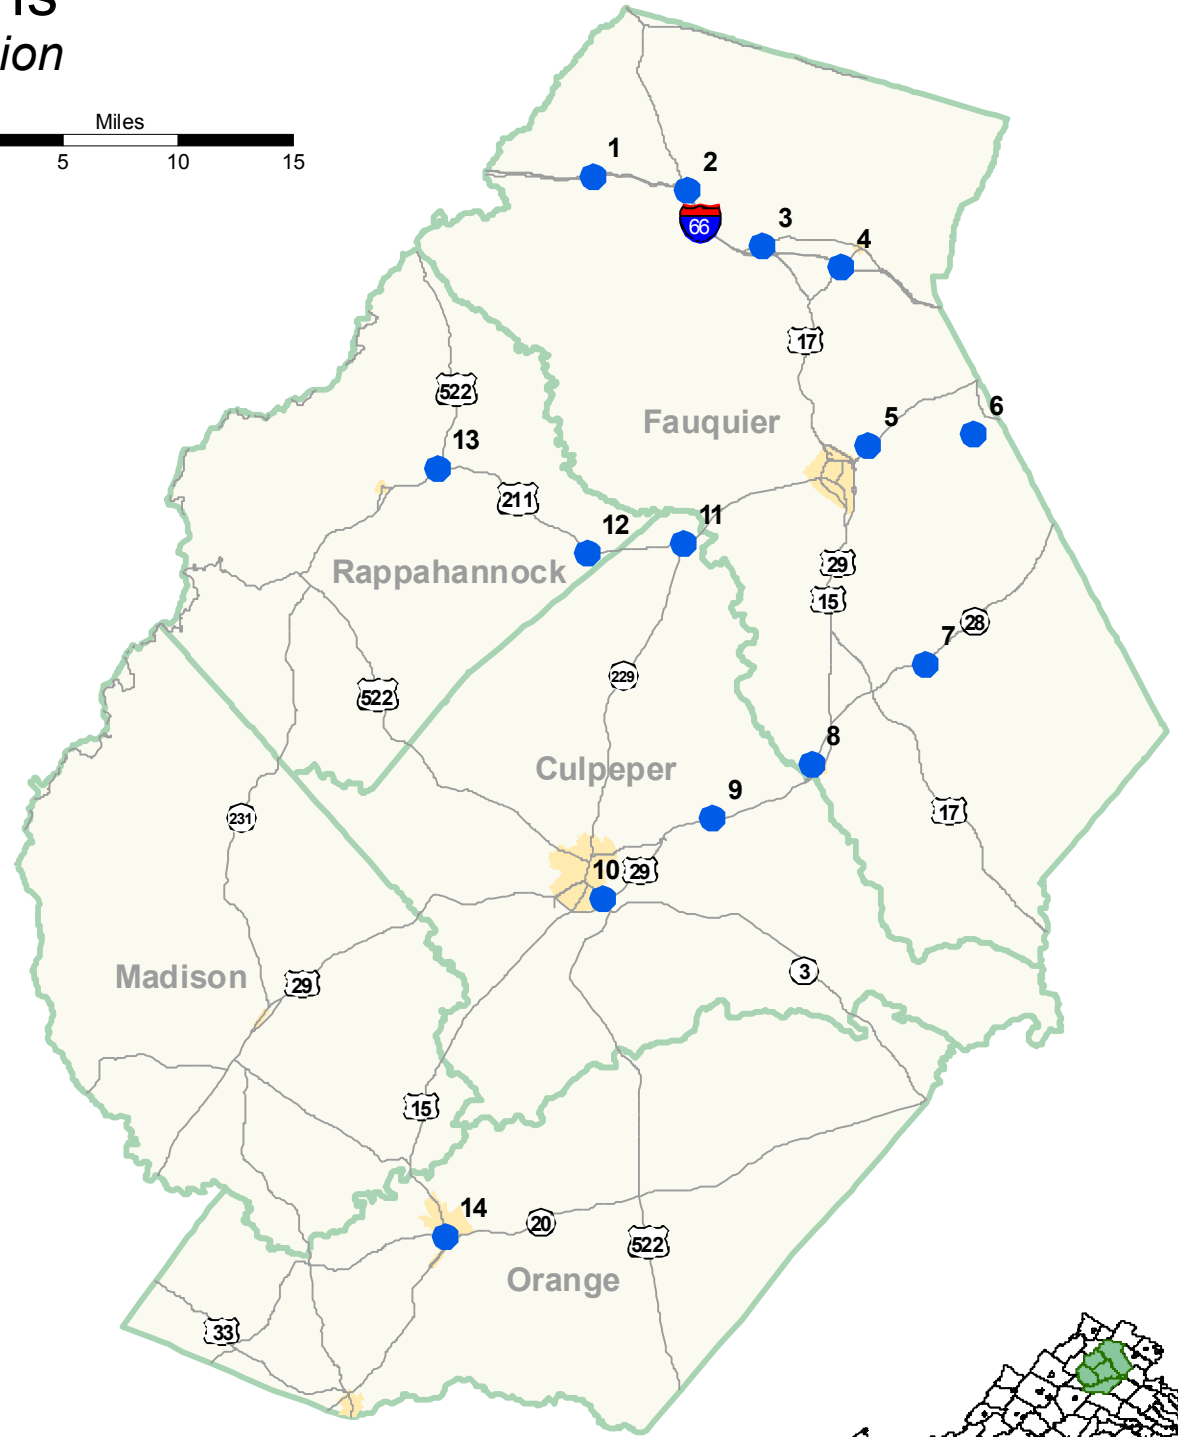

Park and Ride Lot Locations in the Rappahannock-Rapidan Region

Park and Ride Lots

- 1 Markham
- 2 Delaplane
- 3 Marshall
- 4 The Plains
- 5 Warrenton
- 6 Vint Hill
- 7 Midland
- 8 Remington
- 9 Brandy Station
- 10 Rabbit Run
- 11 Clevengers Corner
- 12 Amissville
- 13 Massies Corner
- 14 Town of Orange

Visit www.rrcommute.org or call
RRRC Commuter Services at (540) 829-7451
for more information on commuting in the
Rappahannock-Rapidan region

!"

\$! ") * (# \$ % & ' \$ (

+ , & '# %

+

' 12 /'0 12 & \$!"

' /7 8 ! (4! 5 6 * 7 8 + '02