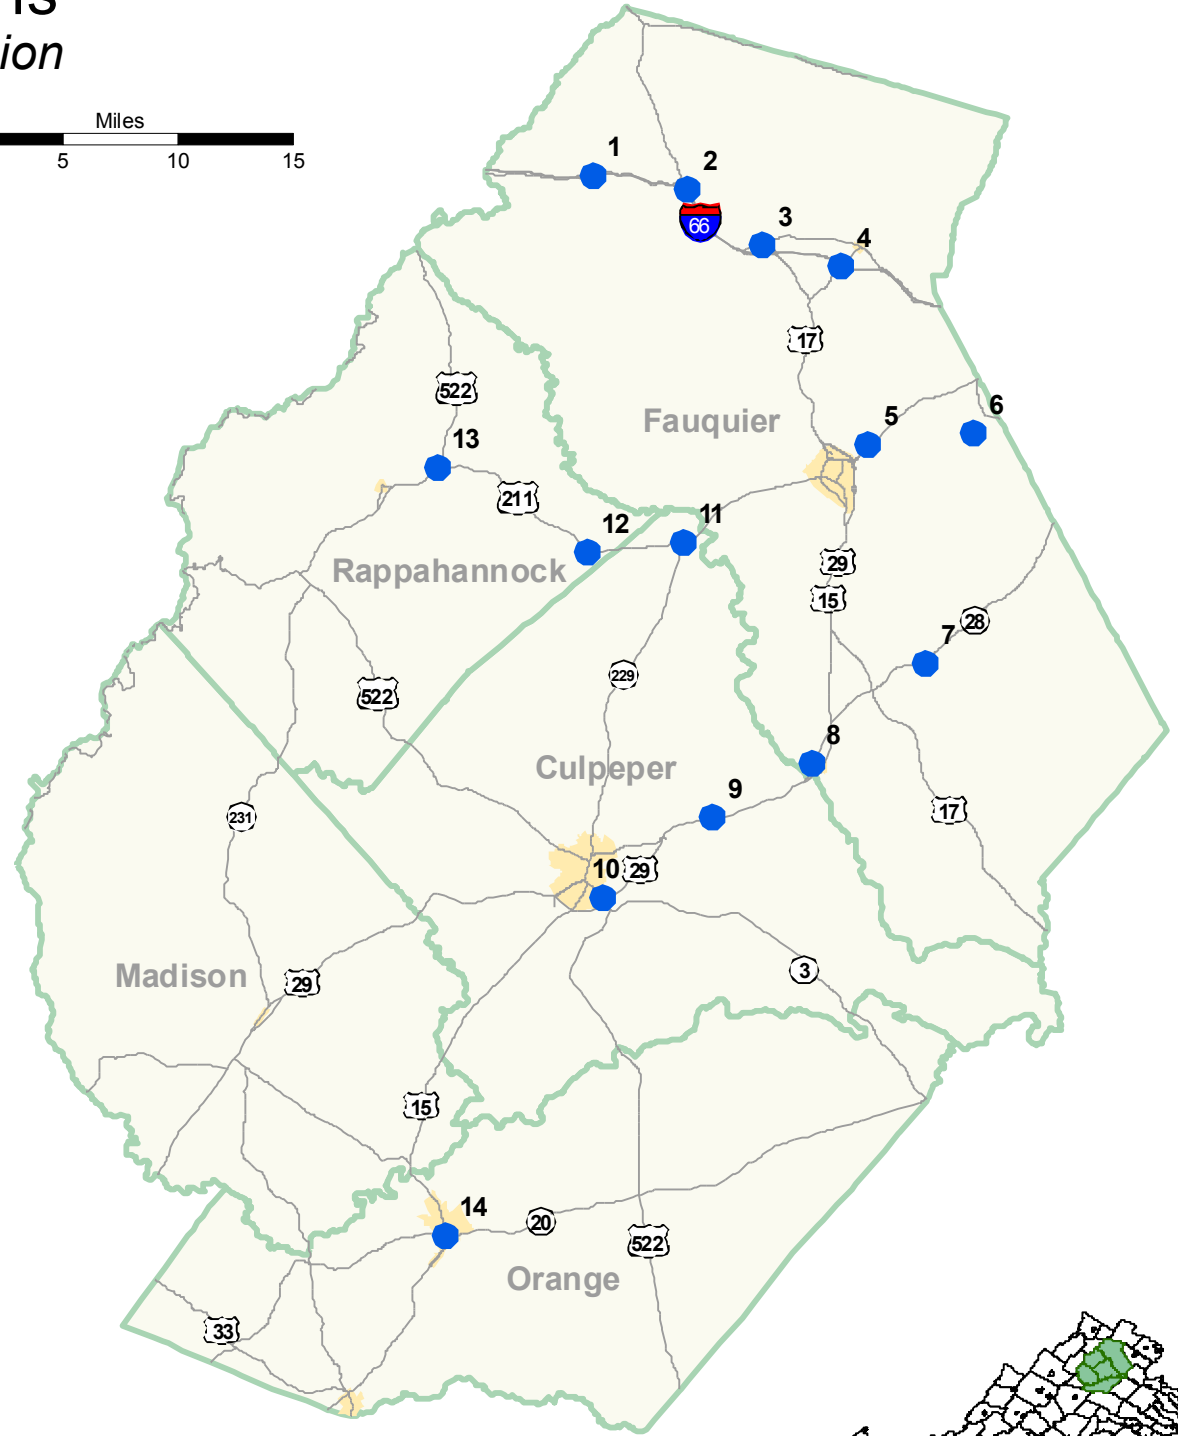

Park and Ride Lot Locations in the Rappahannock-Rapidan Region

Park and Ride Lots

- 1 Markham
- 2 Delaplane
- 3 Marshall
- 4 The Plains
- 5 Warrenton
- 6 Vint Hill
- 7 Midland
- 8 Remington
- 9 Brandy Station
- 10 Rabbit Run
- 11 Clevengers Corner
- 12 Amissville
- 13 Massies Corner
- 14 Town of Orange

Visit www.rrcommute.org or call
RRRC Commuter Services at (540) 829-7451
for more information on commuting in the
Rappahannock-Rapidan region

!"

\$! ") * (# \$ % & ' \$ (

+ , & '#

+

' 12 /'0 12 & \$!"

' /7 8 ! (4! 5 6 * 7 8 + '02